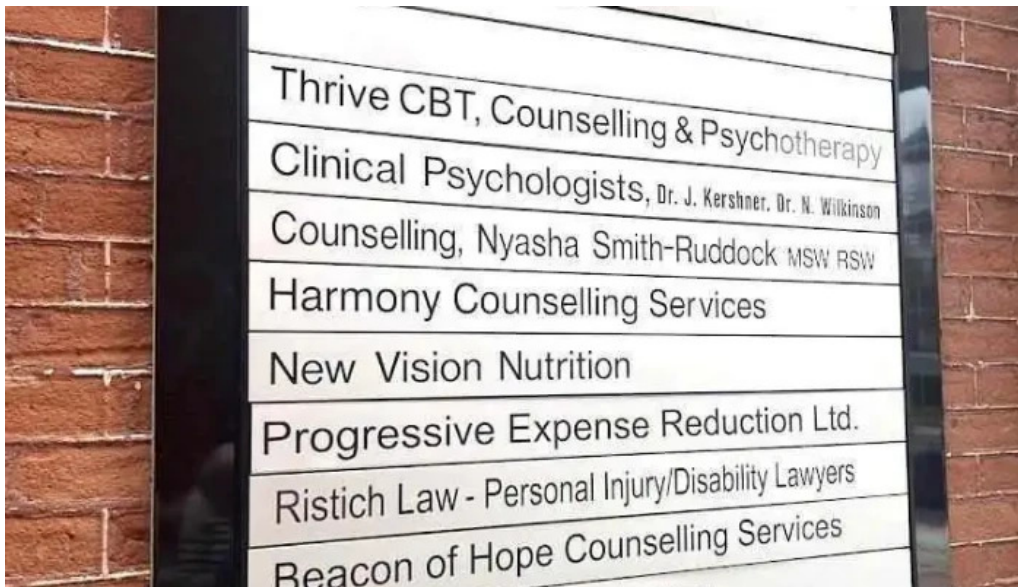

Images

Magnolia tree psychology whitby

Magnolia tree psychology street view 360deg

Magnolia tree psychology map

Magnolia tree psychology by owner

Magnolia tree psychology all

Tags

Toilet, Wheelchair-accessible car park, Accessibility, Amenities